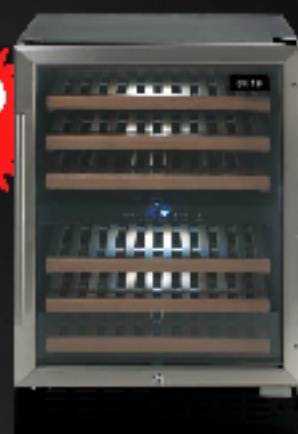

REFRIGERATION EXTRAS

- Compressor Quiet cooling system
- Capacity 150 Litres 46 Bottle capacity
- 6 wooden racks
- 10 Amp plug supplied
- Double temperature zone: 5-10C (Upper) 10-18C (Lower)

150 Litre Wine Cooler

Product Code: E150WSCS

- No Frost
- Glass front door with s/steel trim + handle
- UV filter double glazed door
- Child lock
- Reversible door

\$1199
INC GST

\$1849
INC GST

360 Litre Wine Cooler

Product Code: E360WSCS

- No Frost
- Glass front door with s/steel trim + handle
- UV filter double glazed door
- Child lock
- Reversible door

438 Litre Wine Cooler

Product Code: E430WSCS

- Compressor Quiet cooling system
- Capacity 438 Litres (168 EU Standard 19 AU standard bottle capacity)
- 16 wooden racks
- 10 Amp plug supplied
- Double temperature zone: 5-10C (Upper) 10-18C (Lower)

- UV Filter triple glazed door
- Ergonomic s/steel handle
- Reversible Door for left or right hand opening
- Key lock